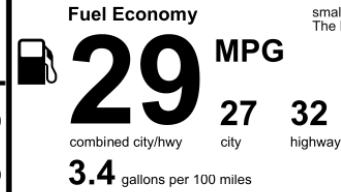

EXTERIOR

17" Alloy Wheels
Temporary Spare Tire
LED Low & High Beam Headlights
LED Daytime Running Lights
LED Taillights
Dual Power Heated Outside Mirrors

ROCK CREEK UNIQUE FEATURES ++

235/65R17 All-Terrain Tires
HD Intelligent Around View Monitor w/
Moving Object Detection & Off Road Mode
Hill Descent Control
Tubular Roof Rack
Unique Front Fascia & Grille
Rock Creek Badging
Prima-Tex® Leatherette Heated Front Seats
w/ Contrast Stitch & Rock Creek logo
Cargo 12V Outlet

+See your Dealer for terms, conditions and limitations
++Optional Equipment Replaces Standard Where Applicable
+++Federal/State/Local laws may apply. Review before using

Manufacturer's Suggested Retail Base Price:	$34,390.00
Options Included by Manufacturer	
ROCK CREEK® Premium Package	800.00
Hands-free Power Liftgate++	
Reverse Tilt-Down Outside Mirrors	
Memory Driver Seat and Outside Mirrors	
4-way Power Passenger Seat	
Wireless Charging Pad	
Heated Steering Wheel	
Rock Creek All-Season Cargo Area Protector, Floor Liners & First Aid Kit	450.00
Splash Guards (Set of 4-Black)	260.00
DESTINATION CHARGES	1,545.00
Total*	$37,445.00

Warranty Booklet & owner publications available @ <https://www.nissanusa.com/owners/manuals-guides.html> or call 1-800-NISSAN-1

EPA DOT Fuel Economy and Environment

Gasoline Vehicle